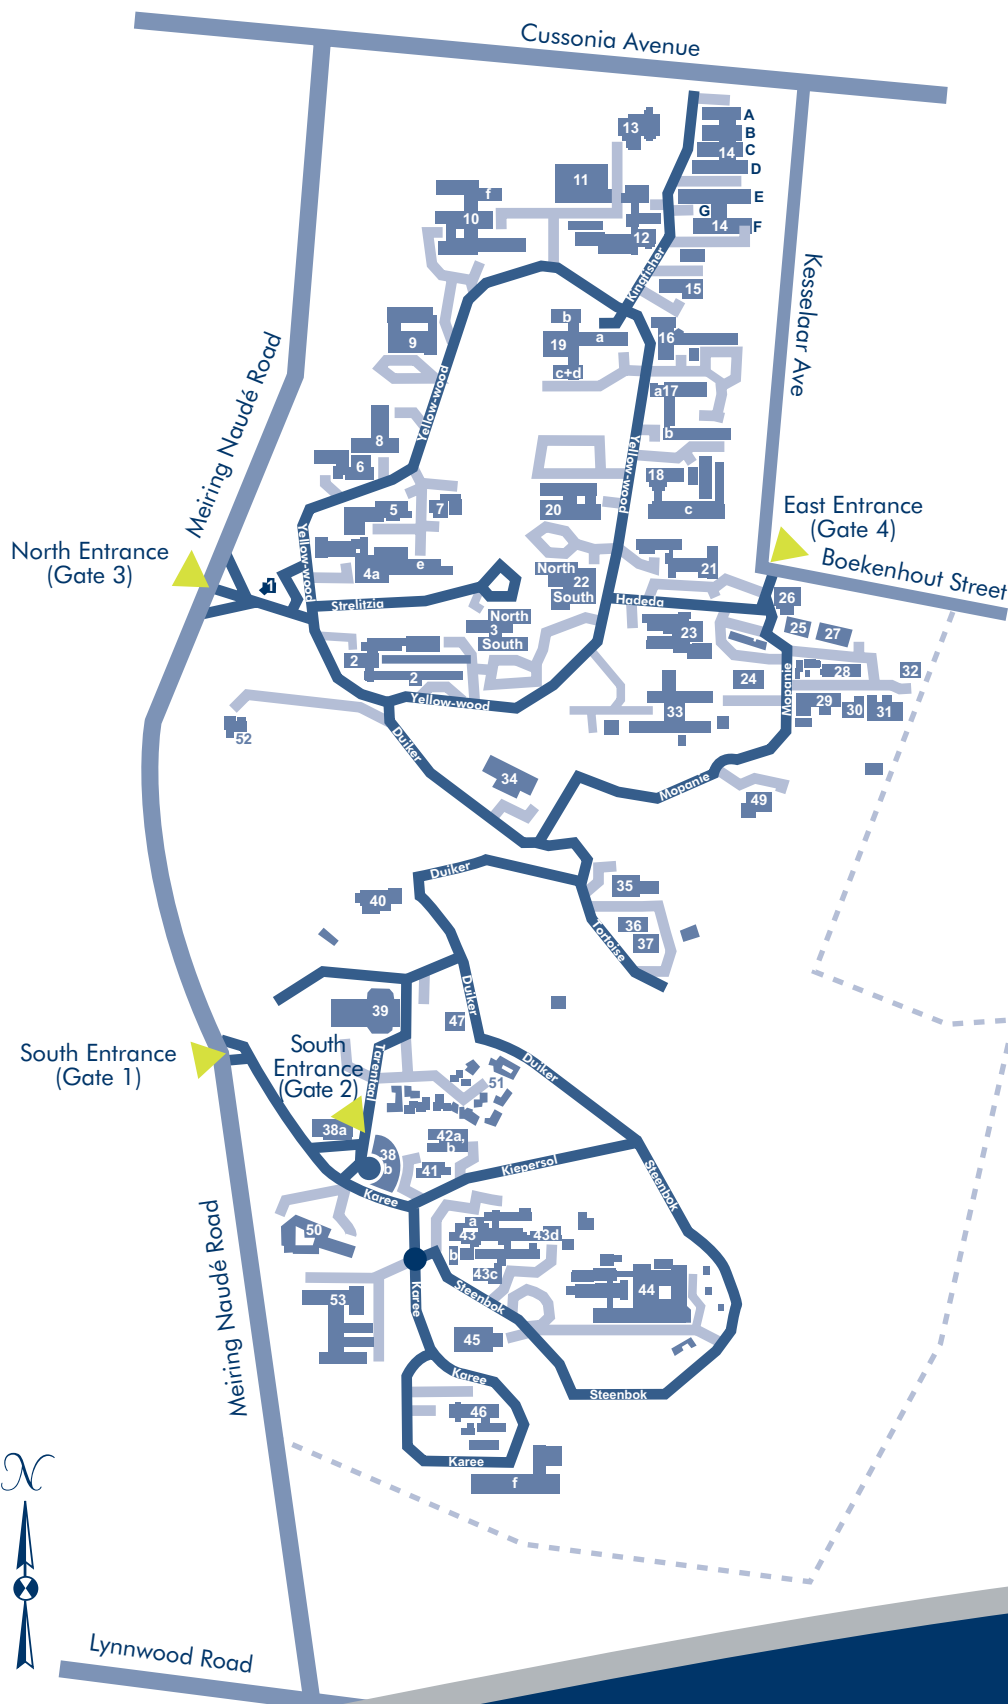

CSIR - Pretoria Site

Physical address: Meiring Naudé Road, Brummeria

Tel: (012) 841 2911

Index:

- 1 - CSIR Entrance 3 (North) Visitors Reception
CSIR Shared Services (Security)
- 2 - CSIR Built Environment
- 3 - CSIR Executive
CSIR R&D Support
CSIR Shared Services (Finance, Human Resources and Communication, Internal Audit, Legal Services and Industrial Relations, Management Services, Operational Excellence)
- 4 - CSIR National Metrology Laboratory
CSIR Natural Resources and the Environment
- 5 - CSIR National Metrology Laboratory
- 6 - CSIR National Metrology Laboratory
- 7 - CSIR National Metrology Laboratory
- 8 - CSIR National Metrology Laboratory
- 9 - CSIR Shared Services: Information and Communications Technology; Infrastructure
- 10 - CSIR Built Environment
CSIR Knowledge Services
- 11 - CSIR Defence, Peace, Safety and Security
- 12 - CSIR Defence, Peace, Safety and Security
- 13 - CSIR Defence, Peace, Safety and Security
- 14 - CSIR Materials Science and Manufacturing
- 15 - CSIR Natural Resources and the Environment
- 16 - CSIR Defence, Peace, Safety and Security
- 17 - CSIR Shared Services (Procurement)
- 18 - CSIR Biosciences
- 19 - CSIR Materials Science and Manufacturing
- 20 - CSIR Biosciences
- 21 - CSIR Natural Resources and the Environment
- 22 - CSIR Learning, Development and Information Services: Information
- 23 - CSIR Natural Resources and the Environment
- 24 - CSIR Built Environment
- 25 - CSIR Shared Services (Management Services)
- 26 - CSIR Entrance 4 (East) Visitors Reception
- 30 - CSIR Natural Resources and the Environment
- 33 - CSIR Natural Resources and the Environment
- 34 - CSIR Investments and Ventures
- 35 - CSIR Shared Services (Facilities Management)
- 36 - CSIR Shared Services (Facilities Management)
- 37 - CSIR Medical Centre
- 38a - Commercial Centre
CSIR Entrance 2 (South) Entrance to the CSIR International Convention Centre and the CSIR Recreational Site
- 38b - CSIR Entrance 1 (South) Visitors Reception
- 39 - CSIR International Convention Centre
- 40 - CSIR Club House
- 41 - CSIR Club Office
- 42a - CSIR Learning, Development and Information Services: Learning
- 43 - Meraka Institute
- 44 - CSIR Defence, Peace, Safety and Security
- 46 - CSIR National Laser Centre
- 47 - Squash Courts
- 49 - Child Care Facility
- 50 - National Research Foundation
- 51 - Entabeni
- 53 - Department of Science & Technology